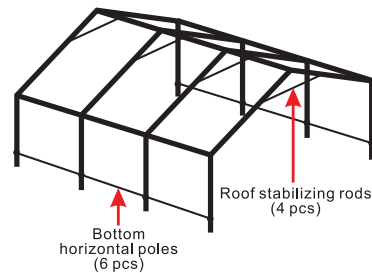

- Weather Resistant Canopies for Every Season
- Heavy Duty Build

All Season Premium Round Top Canopies

Item number	Size
31913	10'x20'X8'
31914	12'x20'X10'
31918	12'x28'X10'

Fabric spec	16x16 weave, 450g/sq.m, 9 oz, uv5%, non-luminous
Fabric color	grey/white
Cover	top cover, front wall, back wall

Snow & Wind Resistant Canopies

Item number	Size
31916	10'x20'
31917	12'x20'
31919	12'x28'
31896	Canopy Lift Kit for 31916 & 31917
31897	Canopy Lift Kit for 31919
31901	Tie Down Stabilizer
31902	Reinforced Cable System